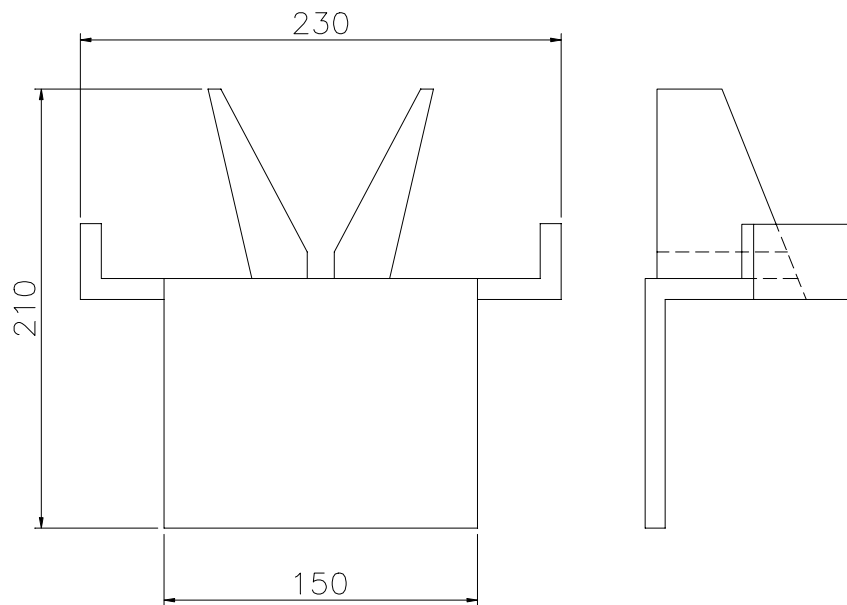

Jacquet Weston Engineering Brass 'V' Saddles

Dimension 'A', 31.8 for Barrel Horns ($1\frac{1}{8}$ dia)
28.6 for 'D' Bar $2\frac{1}{2}$ " x 1" (flight Bar)

Large Brass 'V' Saddle

Jacquet Weston Plant Ltd, Tower Works, Membury Airfield,
Ramsbury Road, Lambourn, Newbury, Berks, RG17 7TJ