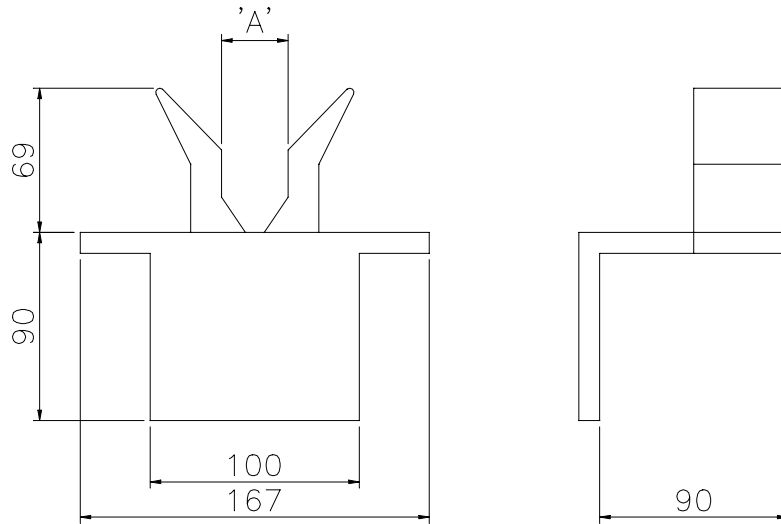

Jacquet Weston Engineering Brass 'V' Saddles

Dimension 'A', 31.8 for Barrel Horns ($1\frac{1}{8}$ dia)
28.6 for 'D' Bar $2\frac{1}{2}$ " x 1" (flight Bar)

Large Brass 'V' Saddle

Jacquet Weston Plant Ltd, Tower Works, Membury Airfield,
Ramsbury Road, Lambourn, Newbury, Berks, RG17 7TJ